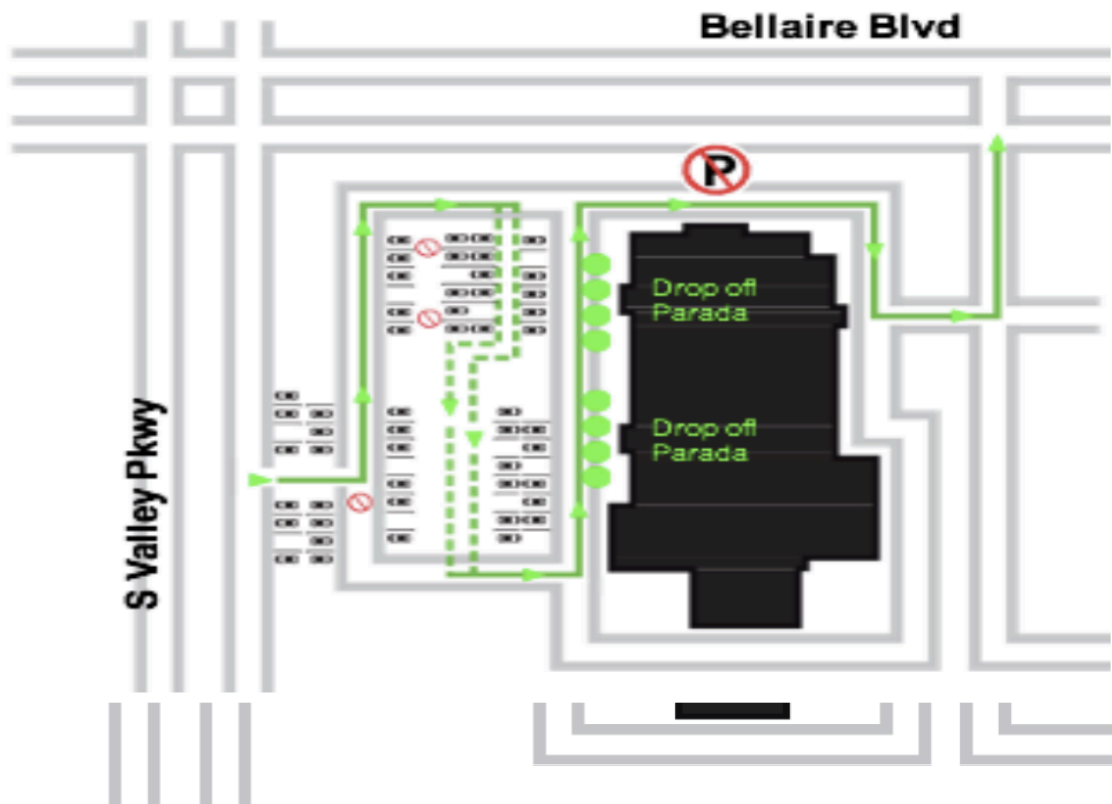

ARRIVAL: SCHOOL STARTS 7:30AM

7:15 ARRIVAL

- PLEASE DO NOT ARRIVE EARLIER THAN 15 MINUTES PRIOR TO THE START OF CLASS TIME. OUR STAFF NEED TO BE ABLE TO PARK IN THE PARKING LOT.
- DO NOT USE CELL PHONES IN THE SCHOOL PARKING LOT.
- ALWAYS USE CAR SEATS.
- BE COURTEOUS TO FELLOW MOTORISTS.
- RESPECT OUR NEIGHBORS AND THEIR PROPERTY, AND DO NOT USE THEIR DRIVEWAYS.
- OBEY TRAFFIC SIGNS.
- AVOID PARKING AND WALKING YOUR CHILD(REN) TO THE BUILDING