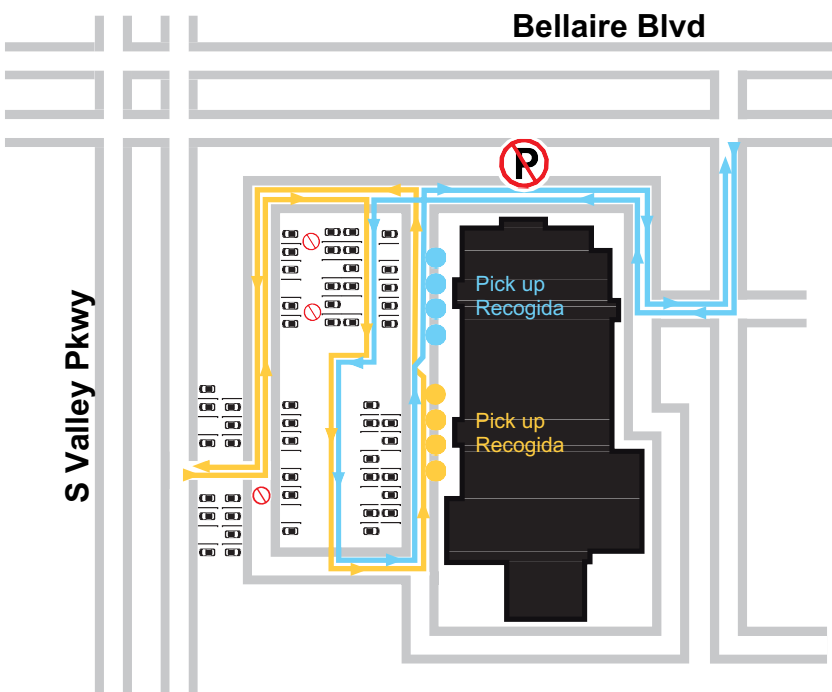

2:25 DISMISSAL SALIDA

- Por favor, no llegue más temprano de 15 minutos antes del comienzo de clase.
- No utilice celulares en el estacionamiento escolar.
- Siempre use asientos de automóviles para niños.
- Sea cortés con sus compañeros conductores.
- Respete nuestros vecinos y su propiedad, y no use sus entradas.
- Obedezca las señales de tráfico.
- Evite estacionarse y caminar con su niño al edificio.

Lillie J. Jackson
Early Childhood Center

Blue Line

Yellow Line