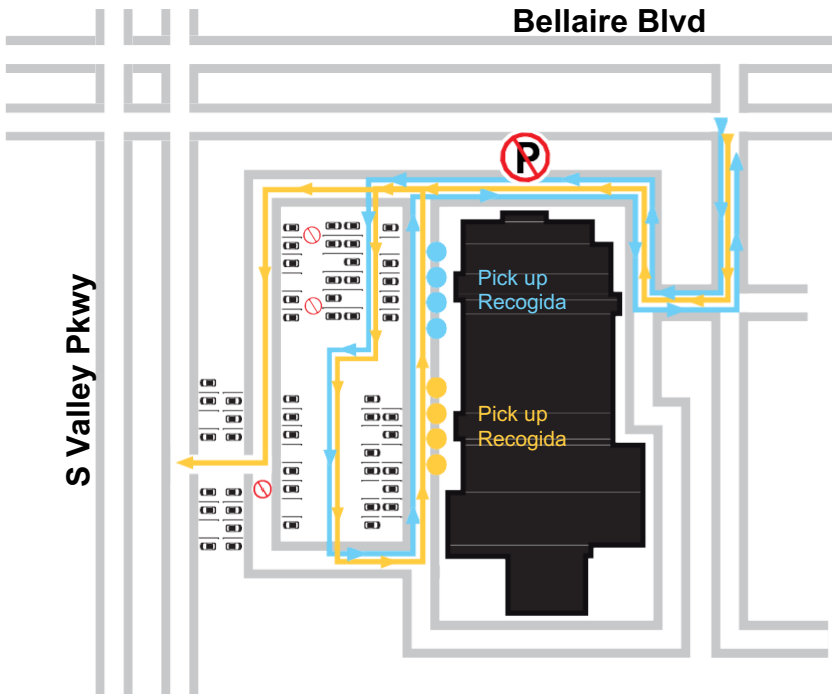

7:20 ARRIVAL LLEGADA

Bellaire Blvd

- Please do not arrive earlier than 15 minutes prior to the start of class time.
- Do not use cell phones in the school parking lot.
- Always use car seats.
- Be courteous to fellow motorists.
- Respect our neighbors and their property, and do not use their driveways.
- Obey traffic signs.
- Avoid parking and walking your child(ren) to the building.

10:40 DISMISSAL SALIDA

Bellaire Blvd

- Por favor, no llegue más temprano de 15 minutos antes del comienzo de clase.
- No utilice celulares en el estacionamiento escolar.
- Siempre use asientos de automóviles para niños.
- Sea cortés con sus compañeros conductores.
- Respete nuestros vecinos y su propiedad, y no use sus entradas.
- Obedezca las señales de tráfico.
- Evite estacionarse y caminar con su niño al edificio.

Lillie J. Jackson
Early Childhood Center

Blue Line

Yellow Line

11:05 ARRIVAL LLEGADA

CLASSES

PM

- Please do not arrive earlier than 15 minutes prior to the start of class time.
- Do not use cell phones in the school parking lot.
- Always use car seats.
- Be courteous to fellow motorists.
- Respect our neighbors and their property, and do not use their driveways.
- Obey traffic signs.
- Avoid parking and walking your child(ren) to the building.

Lillie J. Jackson
Early Childhood Center

Blue Line

Yellow Line