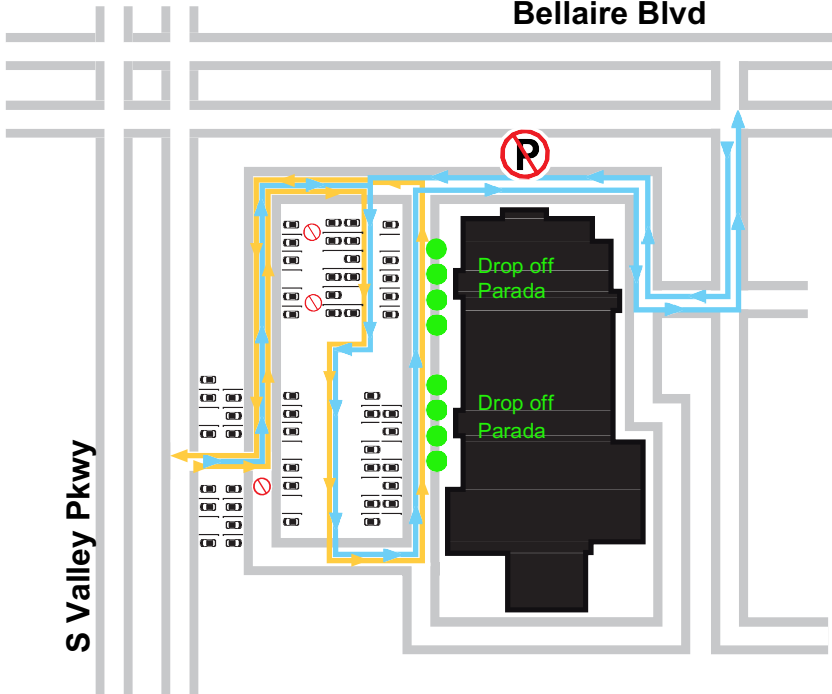

7:20 ARRIVAL LLEGADA

Bellaire Blvd

- Please do not arrive earlier than 15 minutes prior to the start of class time.
- Do not use cell phones in the school parking lot.
- Always use car seats.
- Be courteous to fellow motorists.
- Respect our neighbors and their property, and do not use their driveways.
- Obey traffic signs.
- Avoid parking and walking your child(ren) to the building.

10:40 DISMISSAL SALIDA

Bellaire Blvd

- Por favor, no llegue más temprano de 15 minutos antes del comienzo de clase.
- No utilice celulares en el estacionamiento escolar.
- Siempre use asientos de automóviles para niños.
- Sea cortés con sus compañeros conductores.
- Respete nuestros vecinos y su propiedad, y no use sus entradas.
- Obedezca las señales de tráfico.
- Evite estacionarse y caminar con su niño al edificio.

Lillie J. Jackson
Early Childhood Center

Blue Line

Yellow Line

11:05 ARRIVAL LLEGADA

CLASSES

PM

- Please do not arrive earlier than 15 minutes prior to the start of class time.
- Do not use cell phones in the school parking lot.
- Always use car seats.
- Be courteous to fellow motorists.
- Respect our neighbors and their property, and do not use their driveways.
- Obey traffic signs.
- Avoid parking and walking your child(ren) to the building.

Lillie J. Jackson
Early Childhood Center

Blue Line

Yellow Line