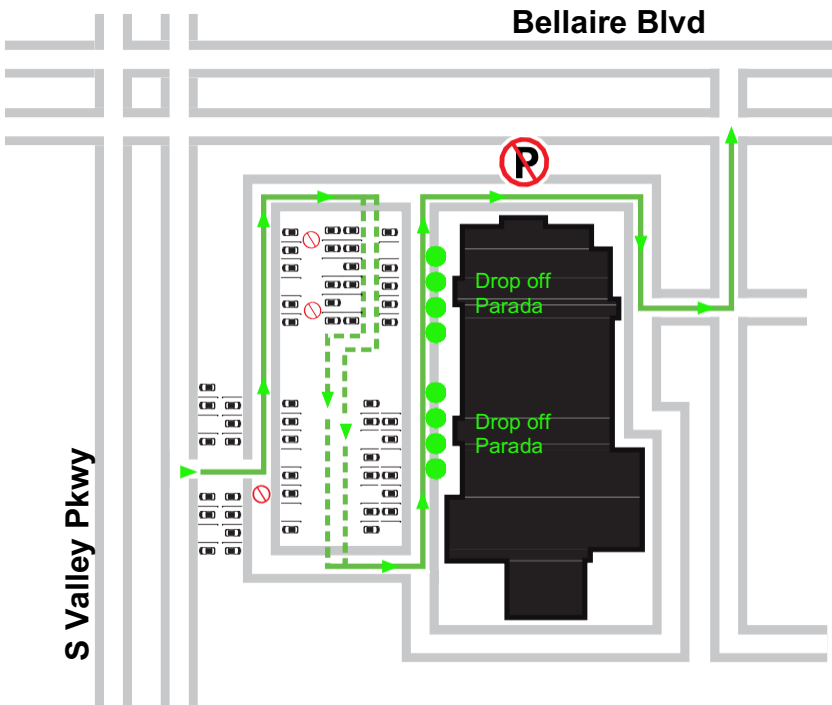

7:20 ARRIVAL LLEGADA

Bellaire Blvd

- Please do not arrive earlier than 15 minutes prior to the start of class time.
- Do not use cell phones in the school parking lot.
- Always use car seats.
- Be courteous to fellow motorists.
- Respect our neighbors and their property, and do not use their driveways.
- Obey traffic signs.
- Avoid parking and walking your child(ren) to the building.

Lillie J. Jackson
Early Childhood Center

Blue Line

Yellow Line

11:05 ARRIVAL LLEGADA

CLASSES

PM

- Please do not arrive earlier than 15 minutes prior to the start of class time.
- Do not use cell phones in the school parking lot.
- Always use car seats.
- Be courteous to fellow motorists.
- Respect our neighbors and their property, and do not use their driveways.
- Obey traffic signs.
- Avoid parking and walking your child(ren) to the building.

Lillie J. Jackson
Early Childhood Center

Blue Line

Yellow Line