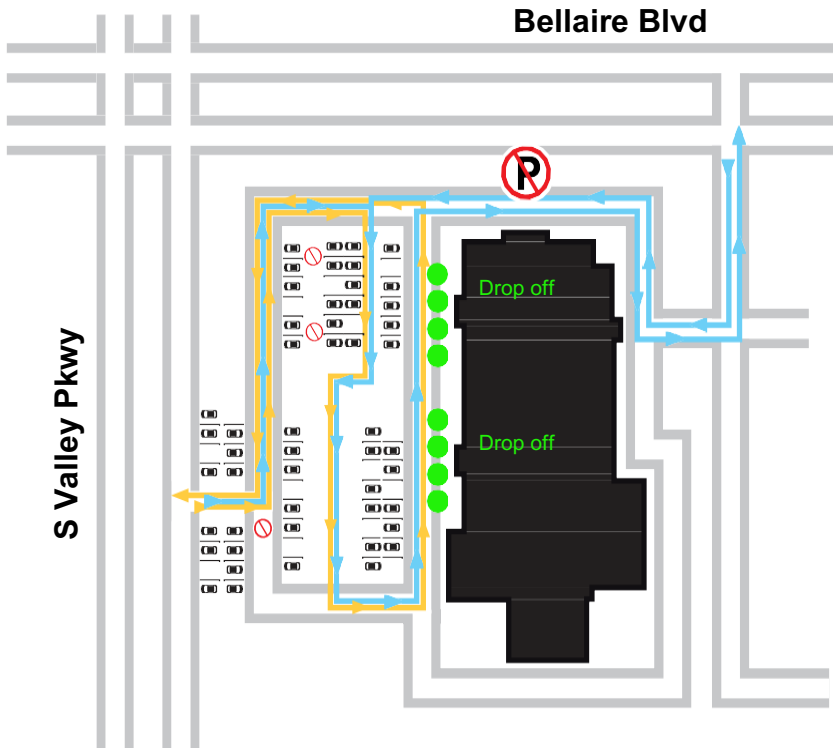

7:20 ARRIVAL

- Please do not arrive earlier than 15 minutes prior to the start of class time.
- Do not use cell phones in the school parking lot.
- Always use car seats.
- Be courteous to fellow motorists.
- Respect our neighbors and their property, and do not use their driveways.
- Obey traffic signs.
- Avoid parking and walking your child(ren) to the building.