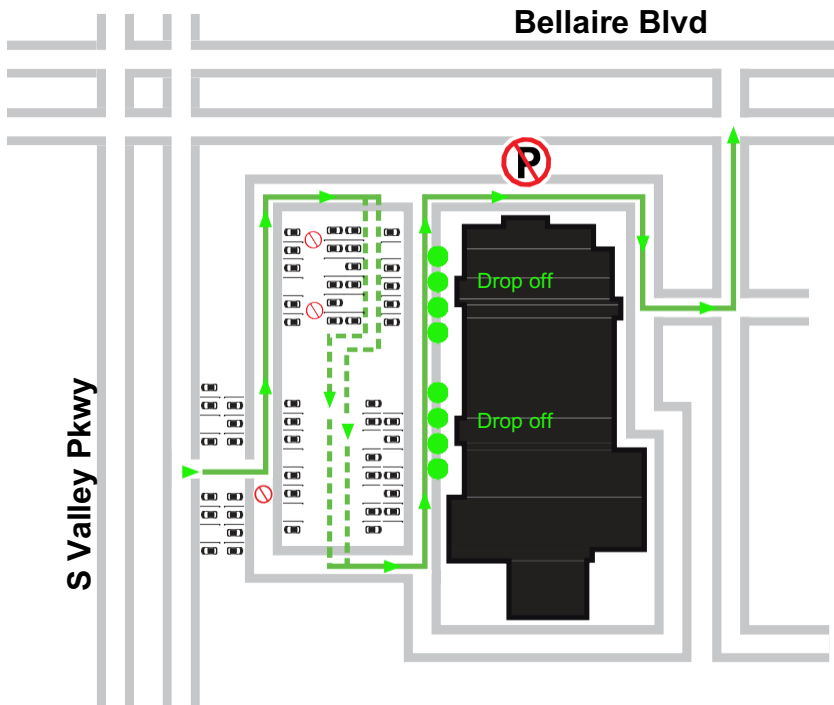

10:40 DISMISSAL

- Zangfahnak te in minute 15 nak ttuan deuh in sianginn an thawk hlan ah phan duh hlah
- Parking lot nan um lio ah telephone (cell phone) hmang hlah
- A zungzal in motor chung ah ngakchia thutnak (car seats) hmang
- Pawngkam motor mawng cio mi hna caah zawn ruahchih bu te in mawng
- Kan innpa hna kha upat hna u sih law an thilri zong upatnak ngei hna u sih, cun an inn kam lam kha hmang hlah
- Lewisville Police Department hna an ciat (strict) ngai bantuk in traffic sign zulh le nawl ngeih ding
- Motor park riangmang i, ngakchia kha sianginn chung ah hruaipei lo ding (tuah hrial ding)

Lillie J. Jackson
Early Childhood Center

Blue Line

Yellow Line

11:05 ARRIVAL

CLASSES

PM

- Please do not arrive earlier than 15 minutes prior to the start of class time.
- Do not use cell phones in the school parking lot.
- Always use car seats.
- Be courteous to fellow motorists.
- Respect our neighbors and their property, and do not use their driveways.
- Obey traffic signs.
- Avoid parking and walking your child(ren) to the building.

2:25 DISMISSAL

- Zangfahnak te in minute 15 nak ttuan deuh in sianginn an thawk hlan ah phan duh hlah
- Parking lot nan um lio ah telephone (cell phone) hmang hlah
- A zungzal in motor chung ah ngakchia tthutnak (car seats) hmang
- Pawngkam motor mawng cio mi hna caah zawn ruahchih bu te in mawng
- Kan innpa hna kha upat hna u sih law an thilri zong upatnak ngei hna u sih, cun an inn kam lam kha hmang hlah
- Lewisville Police Department hna an ciat (strict) ngai bantu in traffic sign zuluh le nawl ngeih ding
- Motor park riangmang i, ngakchia kha sianginn chung ah hruai pi lo ding (tuah hrial ding)

Lillie J. Jackson
Early Childhood Center

Blue Line

Yellow Line