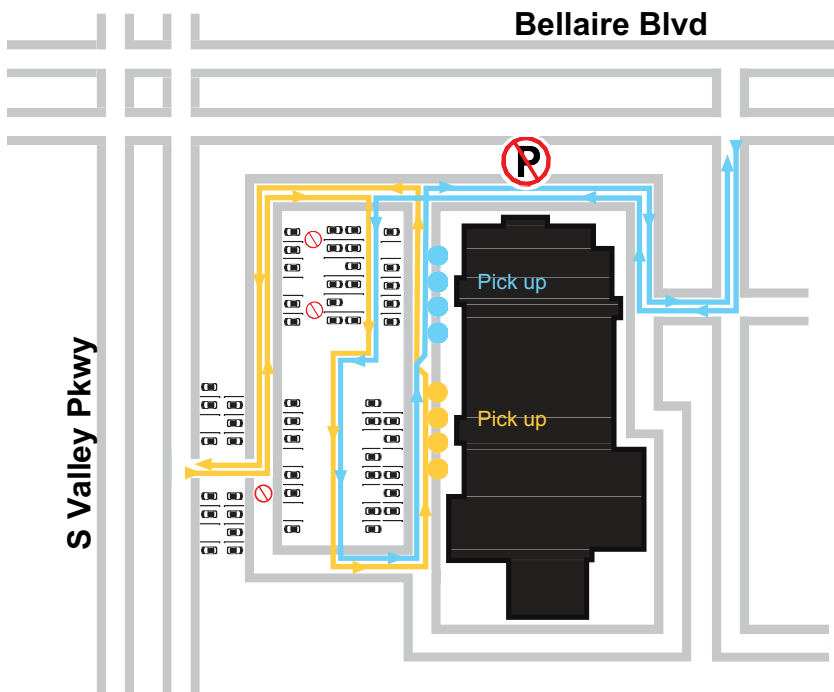

10:40 DISMISSAL

- Zangfahnak te in minute 15 nak ttuan deuh in sianginn an thawk hlan ah phan duh hlah
- Parking lot nan um lio ah telephone (cell phone) hmang hlah
- A zungzal in motor chung ah ngakchia thutnak (car seats) hmang
- Pawngkam motor mawng cio mi hna caah zawn ruahchih bu te in mawng
- Kan innpa hna kha upat hna u sih law an thilri zong upatnak ngei hna u sih, cun an inn kam lam kha hmang hlah
- Lewisville Police Department hna an ciat (strict) ngai bantuk in traffic sign zulh le nawl ngeih ding
- Motor park riangmang i, ngakchia kha sianginn chung ah hruaipei lo ding (tuah hrial ding)

Lillie J. Jackson
Early Childhood Center

Blue Line

Yellow Line

11:05 ARRIVAL

CLASSES

PM

- Please do not arrive earlier than 15 minutes prior to the start of class time.
- Do not use cell phones in the school parking lot.
- Always use car seats.
- Be courteous to fellow motorists.
- Respect our neighbors and their property, and do not use their driveways.
- Obey traffic signs.
- Avoid parking and walking your child(ren) to the building.

2:25 DISMISSAL

- Zangfahnak te in minute 15 nak ttuan deuh in sianginn an thawk hlan ah phan duh hlah
- Parking lot nan um lio ah telephone (cell phone) hmang hlah
- A zungzal in motor chung ah ngakchia tthutnak (car seats) hmang
- Pawngkam motor mawng cio mi hna caah zawn ruahchih bu te in mawng
- Kan innpa hna kha upat hna u sih law an thilri zong upatnak ngei hna u sih, cun an inn kam lam kha hmang hlah
- Lewisville Police Department hna an ciat (strict) ngai bantu in traffic sign zuluh le nawl ngeih ding
- Motor park riangmang i, ngakchia kha sianginn chung ah hruai pi lo ding (tuah hrial ding)

Lillie J. Jackson
Early Childhood Center

Blue Line

Yellow Line