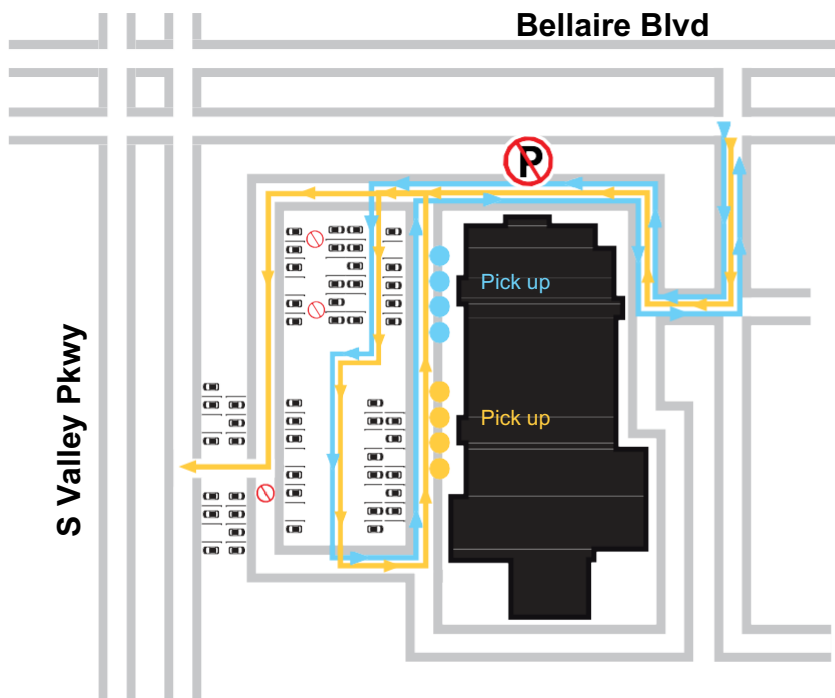

10:40 DISMISSAL

- Zangfahnak te in minute 15 nak ttuan deuh in sianginn an thawk hlan ah phan duh hlah
- Parking lot nan um lio ah telephone (cell phone) hmang hlah
- A zungzal in motor chung ah ngakchia thutnak (car seats) hmang
- Pawngkam motor mawng cio mi hna caah zawn ruahchih bu te in mawng
- Kan innpa hna kha upat hna u sih law an thilri zong upatnak ngei hna u sih, cun an inn kam lam kha hmang hlah
- Lewisville Police Department hna an ciat (strict) ngai bantuk in traffic sign zulh le nawl ngeih ding
- Motor park riangmang i, ngakchia kha sianginn chung ah hruaipei lo ding (tuah hrial ding)

Lillie J. Jackson
Early Childhood Center

Blue Line

Yellow Line

11:05 ARRIVAL

CLASSES

PM

- Please do not arrive earlier than 15 minutes prior to the start of class time.
- Do not use cell phones in the school parking lot.
- Always use car seats.
- Be courteous to fellow motorists.
- Respect our neighbors and their property, and do not use their driveways.
- Obey traffic signs.
- Avoid parking and walking your child(ren) to the building.

2:25 DISMISSAL

- Zangfahnak te in minute 15 nak ttuan deuh in sianginn an thawk hlan ah phan duh hlah
- Parking lot nan um lio ah telephone (cell phone) hmang hlah
- A zungzal in motor chung ah ngakchia tthutnak (car seats) hmang
- Pawngkam motor mawng cio mi hna caah zawn ruahchih bu te in mawng
- Kan innpa hna kha upat hna u sih law an thilri zong upatnak ngei hna u sih, cun an inn kam lam kha hmang hlah
- Lewisville Police Department hna an ciat (strict) ngai bantu in traffic sign zuluh le nawl ngeih ding
- Motor park riangmang i, ngakchia kha sianginn chung ah hruai pi lo ding (tuah hrial ding)

Lillie J. Jackson
Early Childhood Center

Blue Line

Yellow Line