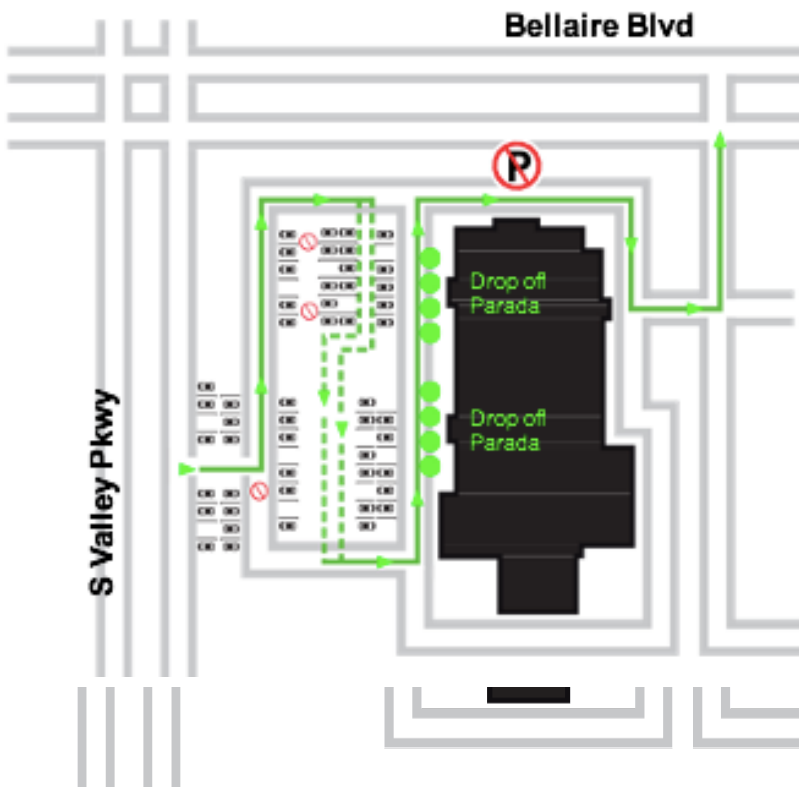

7:15 ARRIVAL

- Please do not arrive earlier than 15 minutes prior to the start of class time.
- Do not use cell phones in the school parking lot.
- Always use car seats.
- Be courteous to fellow motorists.
- Respect our neighbors and their property, and do not use their driveways.
- Obey traffic signs.
- Avoid parking and walking your child(ren) to the building

3:10 DISMISSAL

Zangfahnak te in minute 15 nak ttuan deuh in sianginn an thawk hlan ah phan duh hlah

- Parking lot nan um lio ah telephone (cell phone) hmang hlah
- A zungzal in motor chung ah ngakchia tthutnak (car seats) hmang
- Pawngkam motor mawng cio mi hna caah zawn ruahchih bu te in mawng
- Kan innpa hna kha upat hna u sih law an thilri zong upatnak ngei hna u sih, cun an inn kam lam kha hmang hlah
- Lewisville Police Department hna an ciat (strict) ngai bantuk in traffic sign zulh le nawl ngeih ding
- Motor park riangmang i, ngakchia kha siangi

Yellow Line

Blue Line