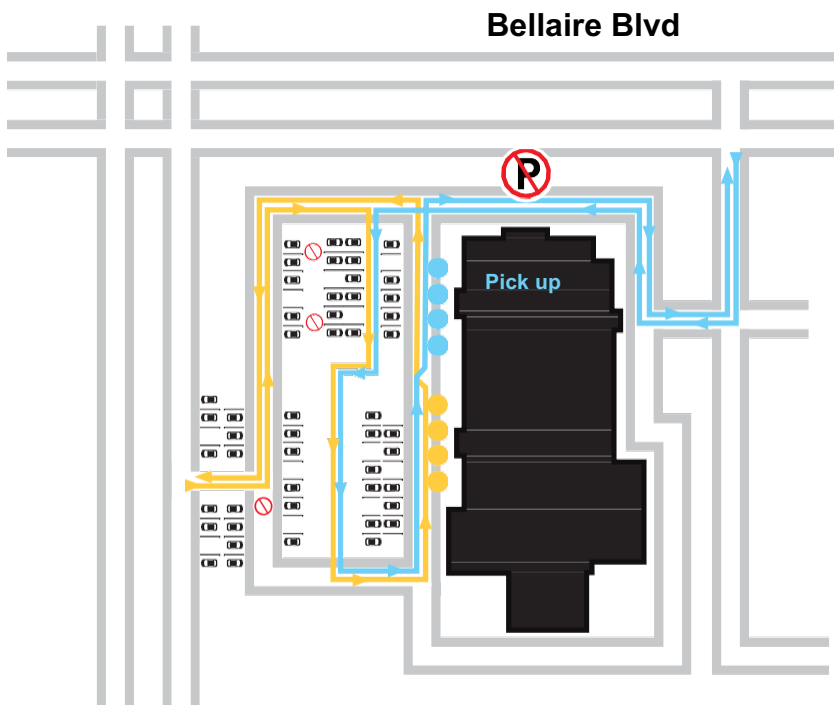

7:15 ARRIVAL

- Please do not arrive earlier than 15 minutes prior to the start of class time.
- Do not use cell phones in the school parking lot.
- Always use car seats.
- Be courteous to fellow motorists.
- Respect our neighbors and their property, and do not use their driveways.
- Obey traffic signs.
- Avoid parking and walking your child(ren) to the building

3:10 DISMISSAL

Zangfahnak te in minute 15 nak ttuan deuh in sianginn an thawk hlan ah phan duh hlah

- Parking lot nan um lio ah telephone (cell phone) hmang hlah
- A zungzal in motor chung ah ngakchia tthutnak (car seats) hmang
- Pawngkam motor mawng cio mi hna caah zawn ruahchih bu te in mawng
- Kan innpa hna kha upat hna u sih law an thilri zong upatnak ngei hna u sih, cun an inn kam lam kha hmang hlah
- Lewisville Police Department hna an ciat (strict) ngai bantuk in traffic sign zulh le nawl ngeih ding
- Motor park riangmang i, ngakchia kha siangi

Yellow Line

Blue Line