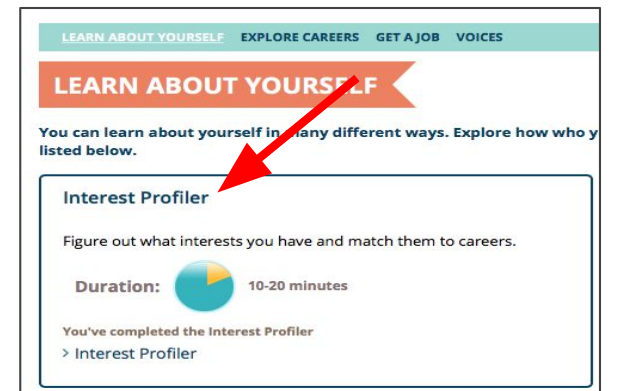

CHOICES 360

Marauder Time
September 5, 2018

How to Sign In to Choices 360:

-
1. Sign in to your LHUB Account: lhub.lisd.net
 2. Click the Choices 360 button
 3. You will be asked to indicate if you agree to the Choices 360 privacy policy and terms of use.
 4. Indicate “yes,” to be signed directly into a new Choices 360 account

Cengage

Choices 360

ES App Store

FitnessGram

How to Find the Interest Profiler

Click on the following:

- Career Planning
- Learn About Yourself
- Interest Profiler
- Get Started

<https://drive.google.com/file/d/1XLKU0pFyBN7Y0ltRXsUuuHvu9T0QB4Bm/view?usp=sharing>