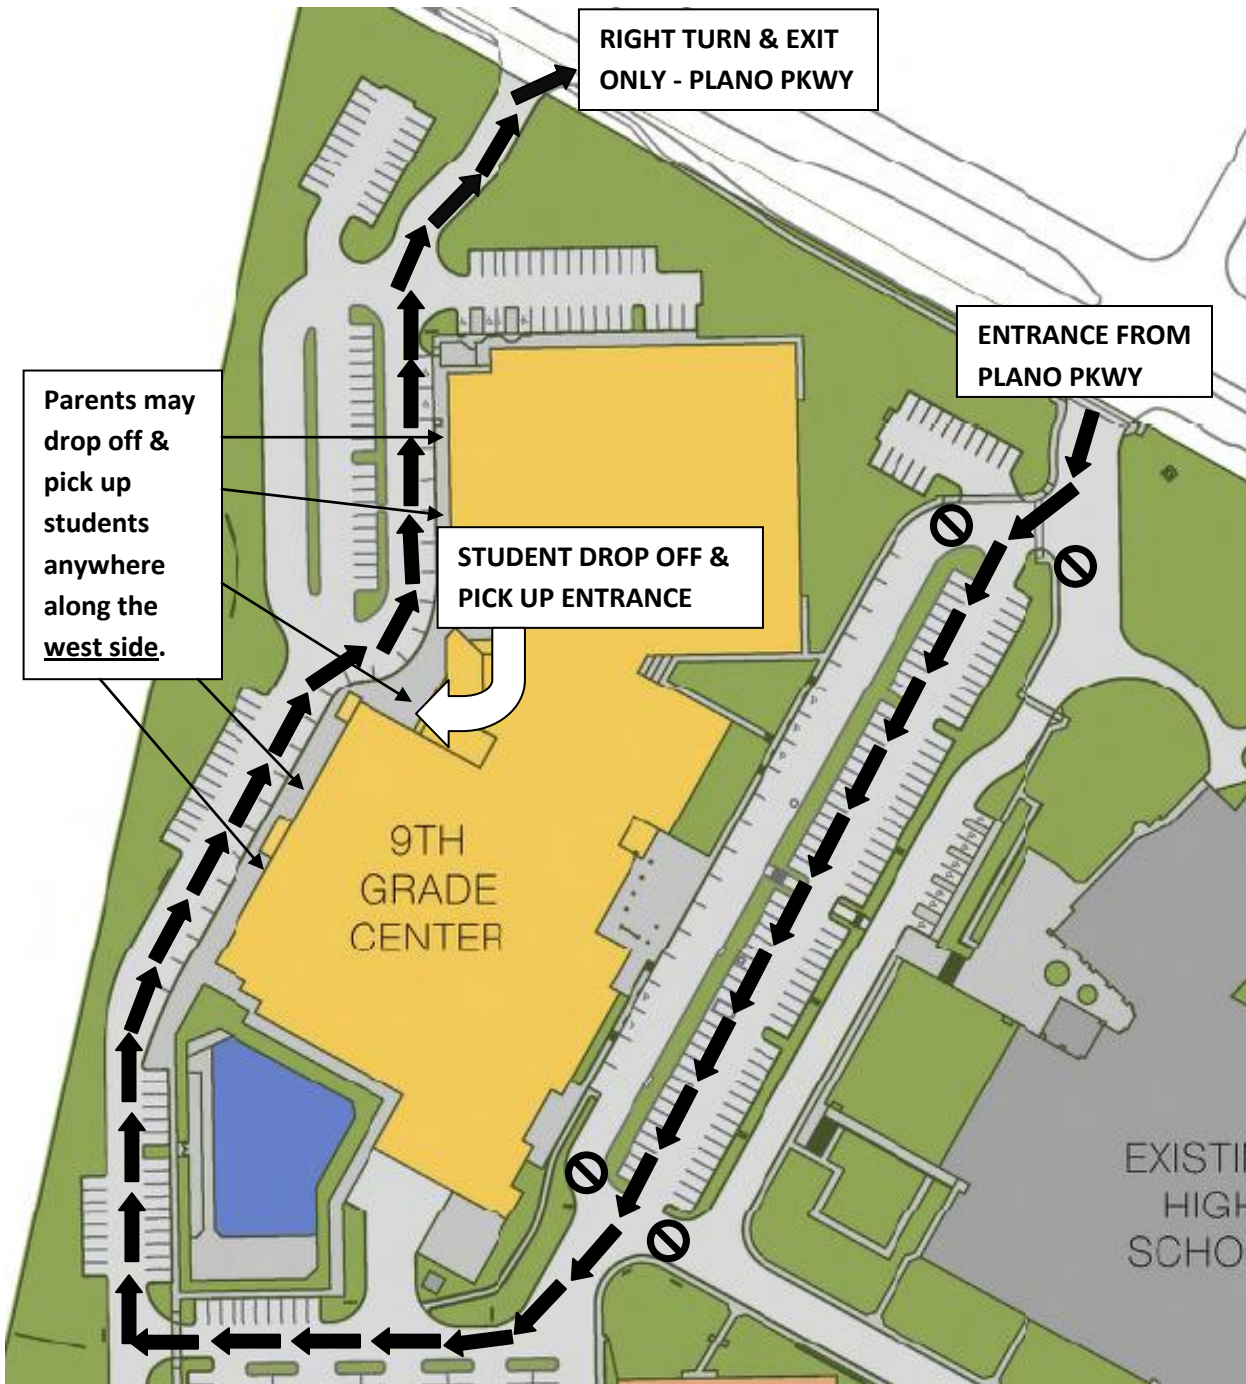

HEBRON 9TH GRADE CENTER PARENT PICK UP & DROP OFF ROUTE - MORNING & AFTERNOON

Please proceed all the way around to the west side of campus to pick up and drop off anywhere along the west side of the building.

Loading and unloading cars should pull to the right, to allow a left lane for others to pass.

Your cooperation will ensure the safest possible traffic flow and prevent back-ups.

Please avoid driveways marked as bus drives , as these must stay clear for student safety.